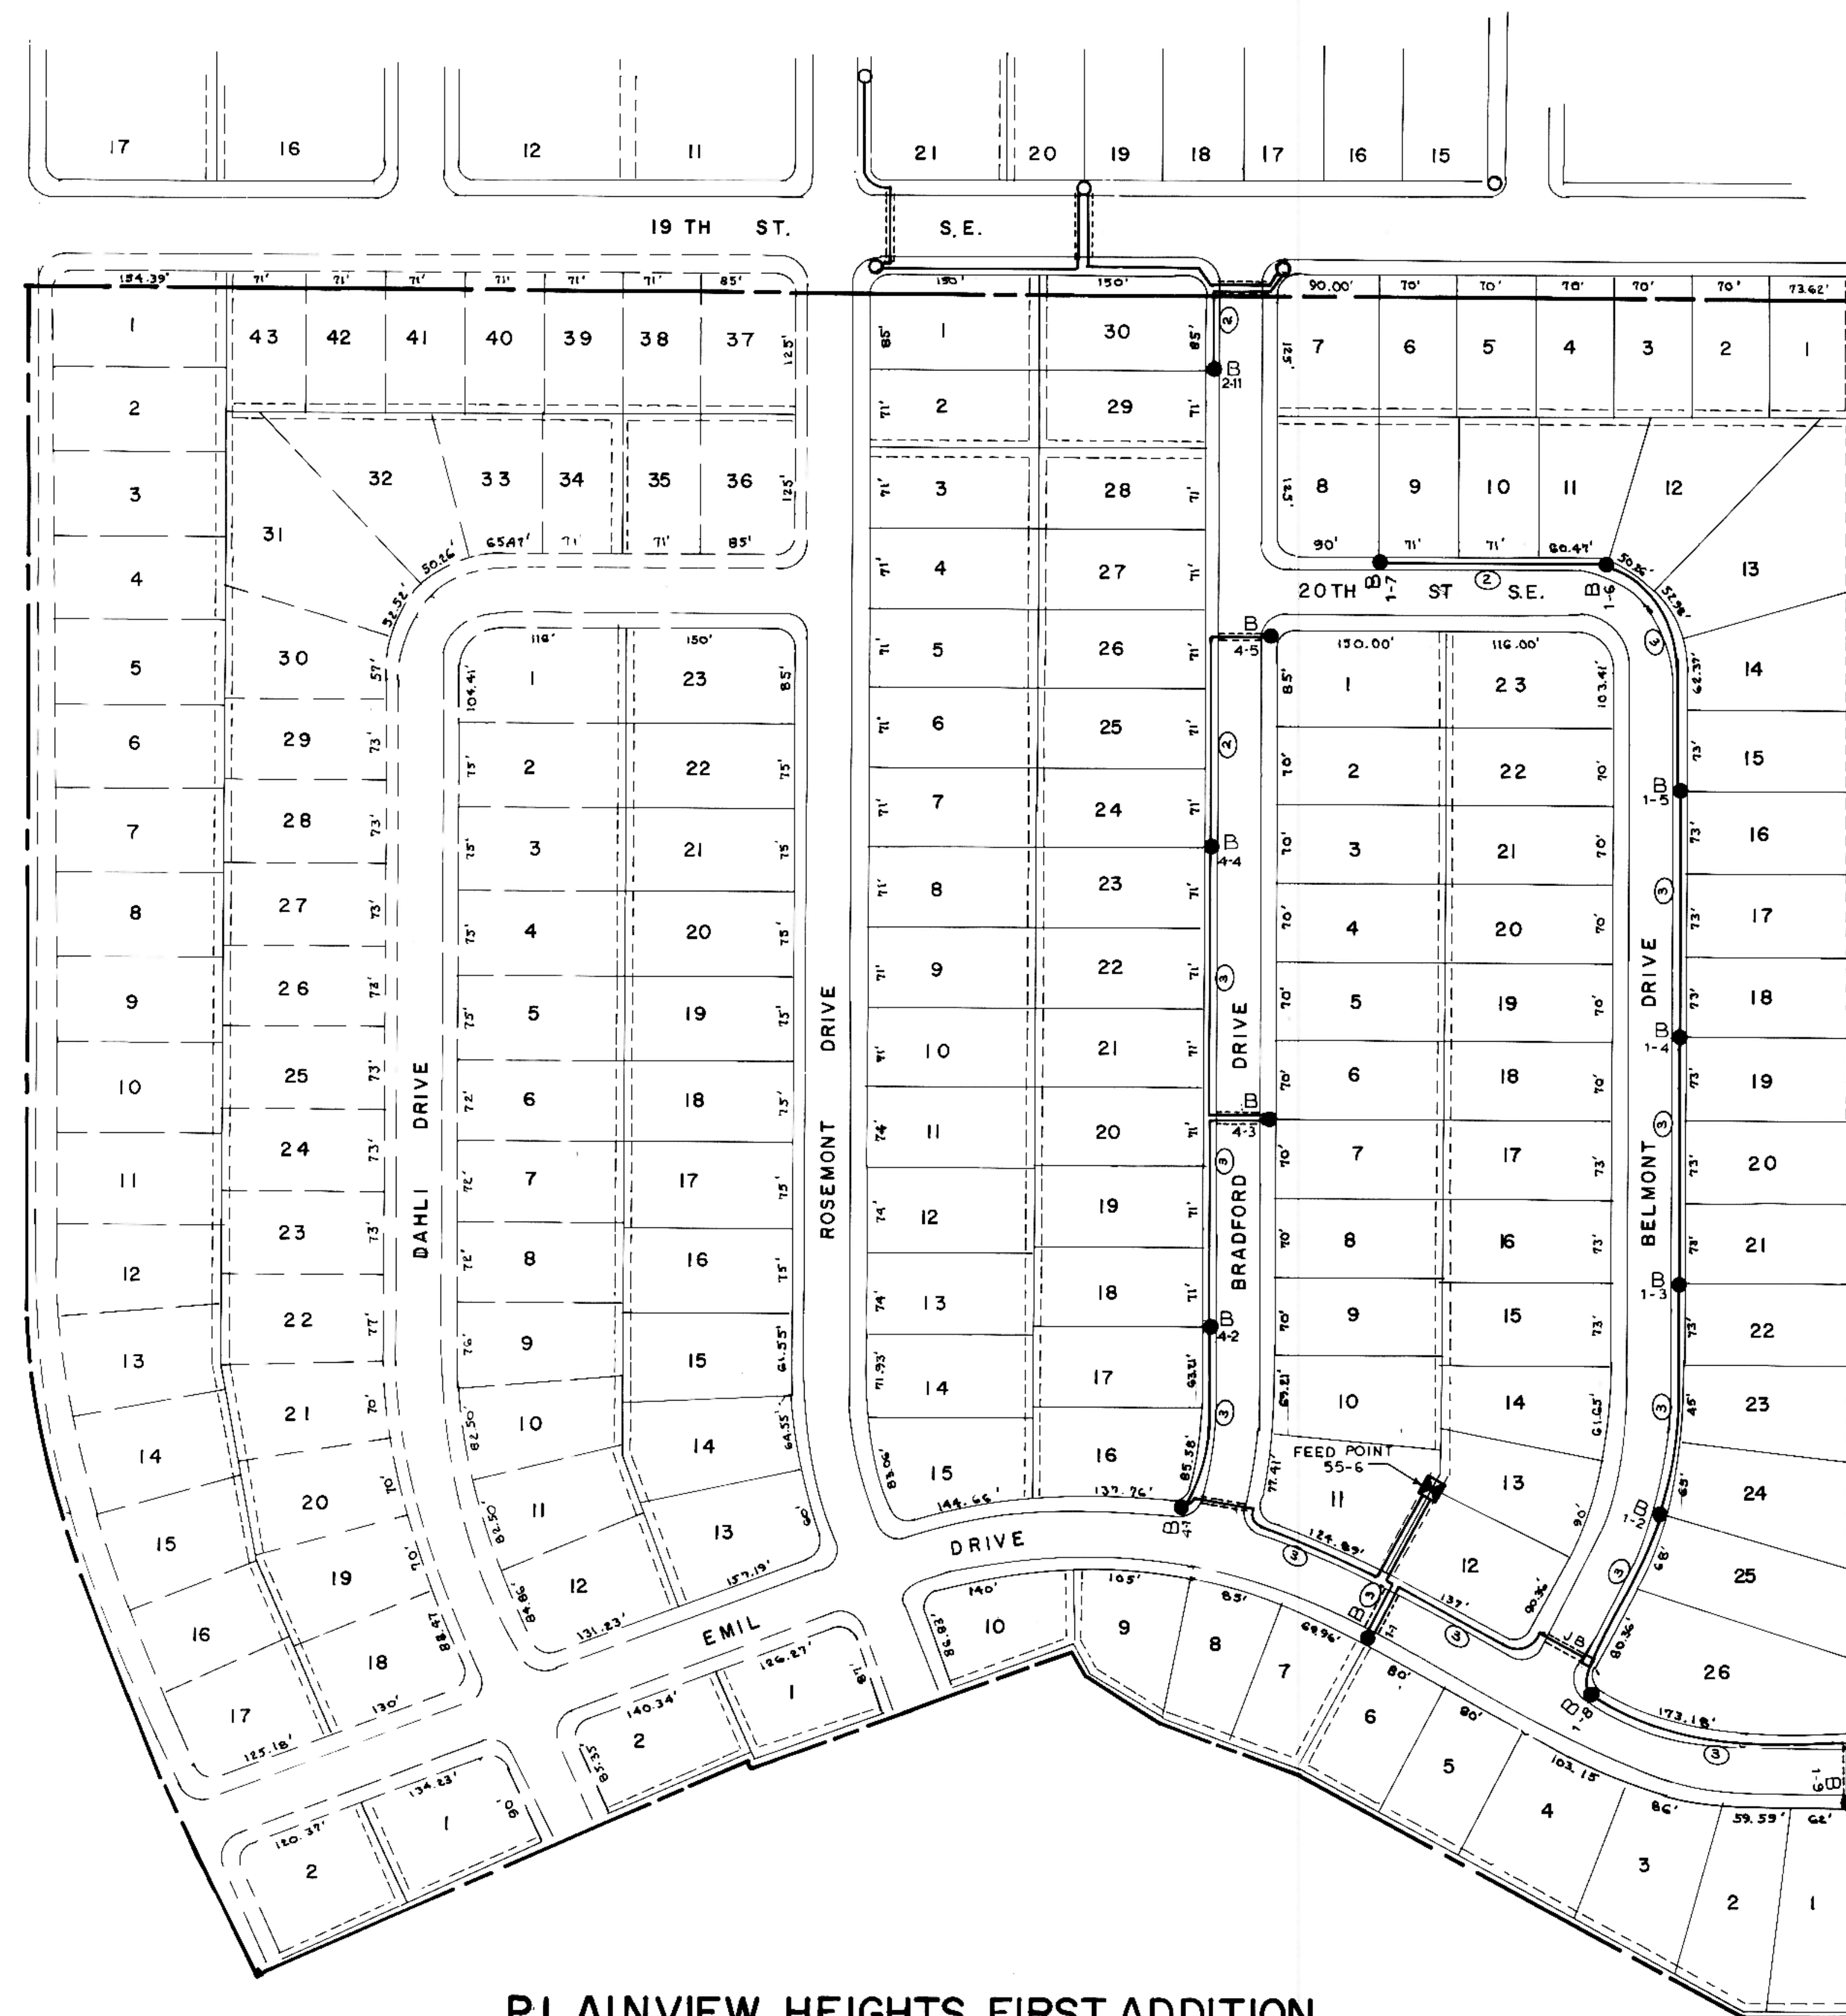

# UNIT 6

PLAINVIEW HEIGHTS FIRST ADDITION

SCHMIT, SMITH & RUSH  
CONSULTING ENGINEERS  
MINOT NORTH DAKOTA